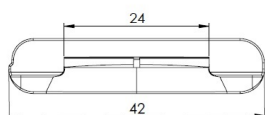

PRODUCT SHEET

Description:

Slide-on Connector "Maki", W/ø5x9mm Dowels, cc: 32mm, Grey PC, Universal

Item number:

11.04.565-0

Units	Box	Carton	HS Code	Barcode
Pcs.	100	5000	3926909790	 5704866510516

SISO A/S

Mileparken 11
DK-2740 Skovlunde
Denmark
VAT: DK 24786013

Phone +45 45 830 900

www.siso.dk
siso@siso.dk

Danske Bank
Nytorv Branch
Copenhagen
SWIFT: DABADKKK

Account no.
4180 3112 112936
IBAN Account
DK7230003112112936