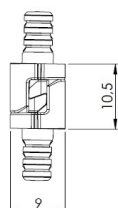

PRODUCT SHEET

Description:

Slide-on Connector "Maki", W/ø5x9mm Dowels, cc: 32mm, Grey PC, Universal

Item number:

11.04.565-0

Units	Box	Carton	HS Code	Barcode
Pcs.	100	5000	3926909790	 5704866510516

SISO A/S

Mileparken 11
DK-2740 Skovlunde
Denmark
VAT: DK 24786013

Phone +45 45 830 900

www.siso.dk
siso@siso.dk

Danske Bank
Nytorv Branch
Copenhagen
SWIFT: DABADKKK

Account no.
4180 3112 112936
IBAN Account
DK7230003112112936