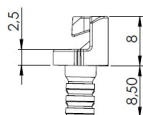

PRODUCT SHEET

Description:

Slide-on Connector "Maki", W/ø5x9mm Dowels, cc: 32mm, Grey PC, Universal

Item number:

11.04.565-0

Units	Box	Carton	HS Code	Barcode
Pcs.	100	5000	3926909790	 5704866510516

SISO A/S

Mileparken 11
DK-2740 Skovlunde
Denmark
VAT: DK 24786013

Phone +45 45 830 900

www.siso.dk
siso@siso.dk

Danske Bank
Nytorv Branch
Copenhagen
SWIFT: DABADKKK

Account no.
4180 3112 112936
IBAN Account
DK7230003112112936