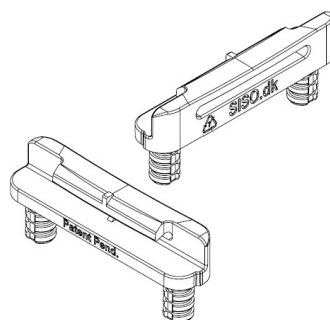

PRODUCT SHEET

Description:

Slide-on Connector "Maki", W/ø5x9mm Dowels, cc: 32mm, Grey PC, Universal

Item number:

11.04.565-0

Units	Box	Carton	HS Code	Barcode
Pcs.	100	5000	3926909790	 5704866510516

SISO A/S

Mileparken 11
DK-2740 Skovlunde
Denmark
VAT: DK 24786013

Phone +45 45 830 900

www.siso.dk
siso@siso.dk

Danske Bank
Nytorv Branch
Copenhagen
SWIFT: DABADKKK

Account no.
4180 3112 112936
IBAN Account
DK7230003112112936