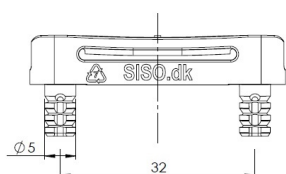

PRODUCT SHEET

Description:

Slide-on Connector "Maki", W/ø5x9mm Dowels, cc: 32mm, Grey PC, Universal

Item number:

11.04.565-0

Units	Box	Carton	HS Code	Barcode
Pcs.	100	5000	3926909790	 5704866510516

SISO A/S

Mileparken 11
DK-2740 Skovlunde
Denmark
VAT: DK 24786013

Phone +45 45 830 900

www.siso.dk
siso@siso.dk

Danske Bank
Nytorv Branch
Copenhagen
SWIFT: DABADKKK

Account no.
4180 3112 112936
IBAN Account
DK7230003112112936